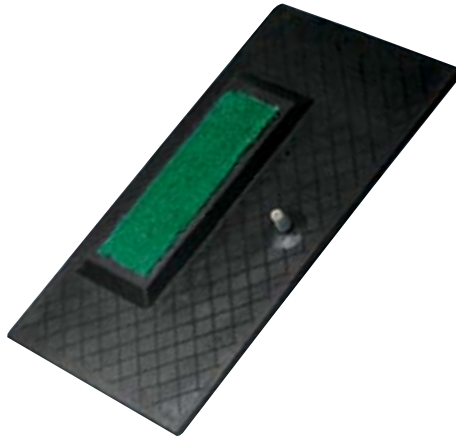

7 PC. SET (3,5,7,9,PUTTER AND 1,3 WOOD)

****3077RHXX** Men's Right Hand \$98⁹⁹ SET

****3077LHXX** Men's Left Hand \$98⁹⁹ SET

CHIP-N-DRIVE MAT DELUXE

4' x 4' chip-n-drive mat. Ideal for instructional classes. Constructed of heavy duty astroturf with a double tee set up to accommodate right or left handed golfers. Rubber tee is included.

****MSDRVMAT** \$85⁹⁹ EA

CHIP-N-DRIVE MAT

14" x 26" with rubber tee and special deep poly brush for authentic iron shots.

****6113XXXX** \$30⁴⁹ EA ★

ACADEMY GOLF NET

- Dimensions: 88"H x 104"W x 51"D
- Cantilever design with extra large surface area
- Simple, fast assembly and storage
- Rugged, durable net and double stitched floor are weather-resistant for long life
- Includes carry bag